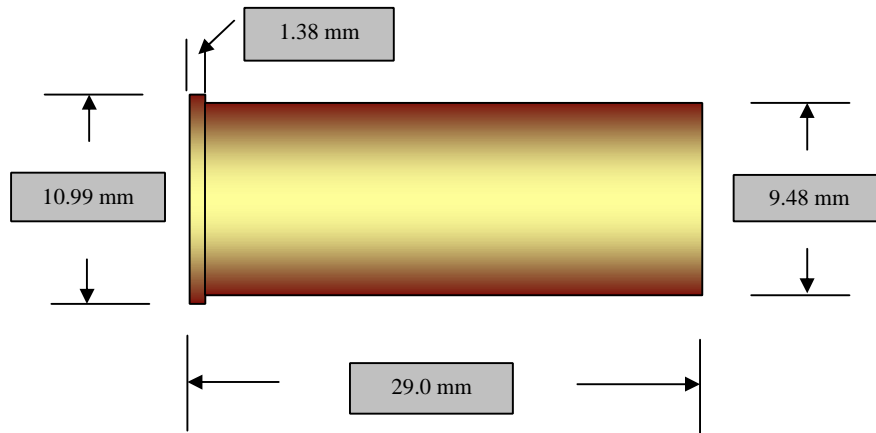

38 SPECIAL CARTRIDGES

This cartridge is another oddity for Australia. As far as I know we have never used it as a military cartridge except possibly by the SAS regiment. The “C” in the wadcutter headstamp I think is a fair guess at a commercial cartridge. I am open to suggestions on this one. Any information concerning this cartridge would be most appreciated.

38 SPL. Cartridge made at MF. Case is single flash hole. Projectile is round nosed and full metal jacketed.

38 SPL. Made at MF, C in Headstamp may indicate Commercial, Projectile is wadcutter

Top is the full metal jacketed .38 special and the bottom is the wadcutter.