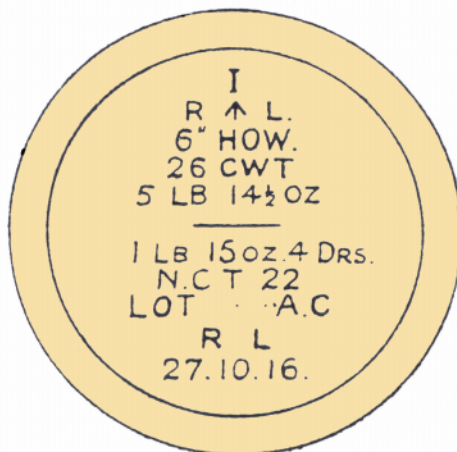

MARKINGS ON ADJUSTABLE PROPELLING CHARGES

The following markings may be found on adjustable propelling charges for howitzers.

I	Numeral of cartridge
R ↑ L	Maker of the empty bag
6" Howitzer 26 CWT	Calibre and weight of howitzer
5 lb 14 ½ oz	Weight of complete cartridge
2 lb 1 oz 8 dr	Weight of a portion the figure 1 being the portion
NCT7	Nature and size of propellant
Lot 000 AC	Lot No of propellant and AC denotes that the charge has been adjusted, when a grouped propellant is used the AC is omitted
RL 27.10.16	Manufacturers initials and date of filling

HOWITZER CARTRIDGES. Typical Markings.

An example of an adjustable charge for a howitzer. Photo courtesy of Australian

Typical for
2, 3 and 4
portions.