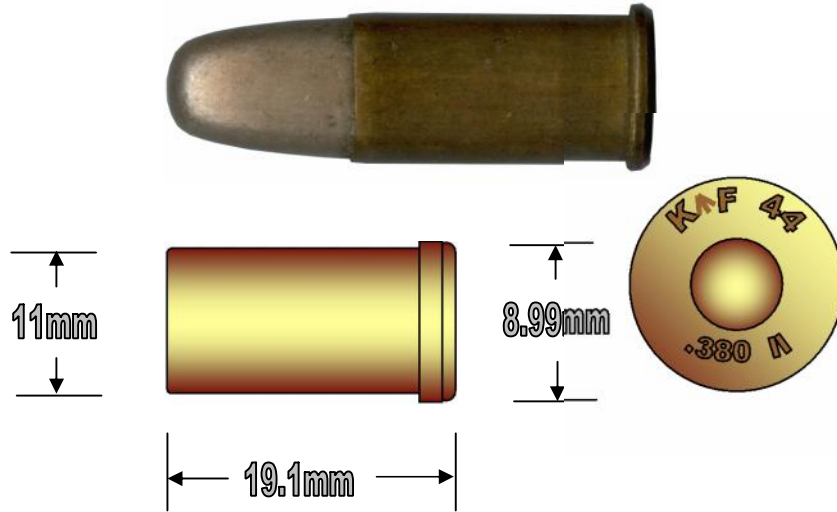

INDIAN .380 REVOLVER

England adopted this calibre in 1930 and used it to a limited extent during WWII. It follows that India would have followed suit. It was declared obsolete in 1947.

31	32	33	34	35	36	37	38	39	40	41	42	43	44	45	46	47
												X	X			