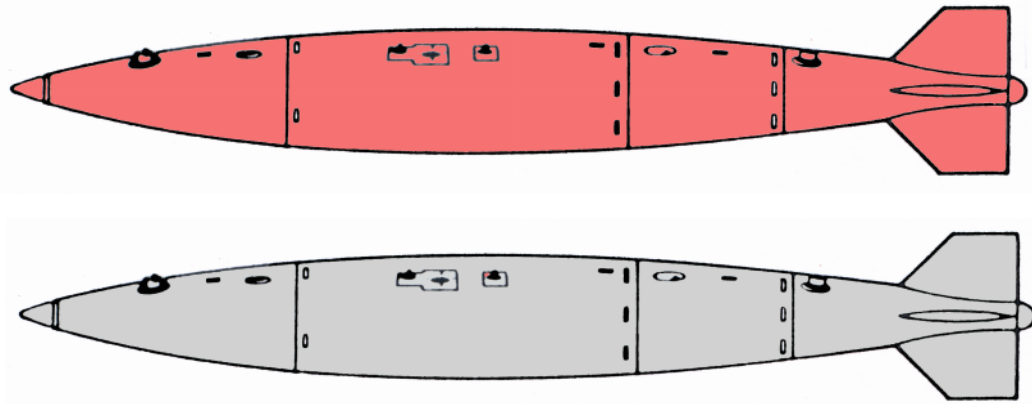

1000lb FIRE BOMB Mk 79 MOD 1

These bombs were filled either petrol or napalm and they weighed 442.25kg.

These bombs will be found in natural metal colour and light red.